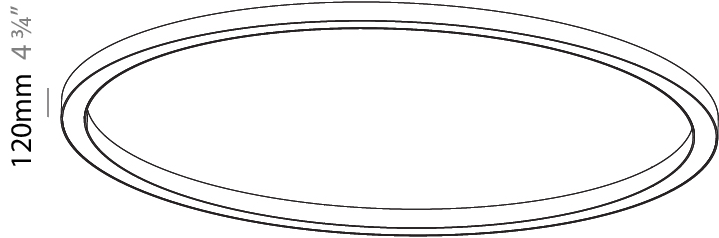

1. To build a product code in our configurator select the specify button on the base model # product page
2. To build a manual product code on this datasheet choose from the options listed below in blue font and add the suffix to the base model #

GENERAL

Series: Glorious
Subseries: Glorious
Brand: Prolicht
Division: Architectural
Mounting Type: Surface
Mounting Location: Ceiling
Subcategory: Ambient

PHYSICAL

Shape: Round
Diameter (mm): 4000
Diameter (in): 157 1/2
Height (mm): 120
Height (in): 4 3/4
Light Distribution: Direct
Weight (kg): 49.661
Weight (lbs): 109.25
Diffuser: PMMA - Opal
Fixture Finish: SSR / BKV / CWI / CRY / HAB / LAG / UFT / ITA / RUA / RUR / MIC / FTG / MYG / TWT / LOD / PUS / FRO / FUP / KIA / POP / BLS / SPG / MEY / GOH / GUM / CHC / COM / ABZ / JAG / OBR / MOS / ROR
Fixture Material: Aluminum

ELECTRICAL

Lamp Type: LED (Zhaga Standard)
Input Wattage (W): 200
Total Output Wattage (W): 160 / 128 (3500K)
Dimming: Non-Dimming / Phase Dimming (120Vac only) / 0-10V Dimming
Driver Included: Yes
Driver Location: Integrated
Driver Type: Constant Current - 120 / 277Vac
Driver Class: Class 2
Input Voltage (V): 120 - 277
Constant Current (mA): 350 / 1000 (3500K)

LED

Color Temperature (°K): 3000 / 3500 / 4000
Max. Delivered Lumen (lm): 18460 / 19110 / 19500
CRI: >80 CRI
Efficiency (%): 65
Lamp Life (hrs): 50000

OPTICAL

RATINGS AND CERTIFICATIONS

Certified By: Certified for North American Standards
IP rating: IP20

Ø 3700mm 145 11/16"

Ø 4000mm 157 1/2"