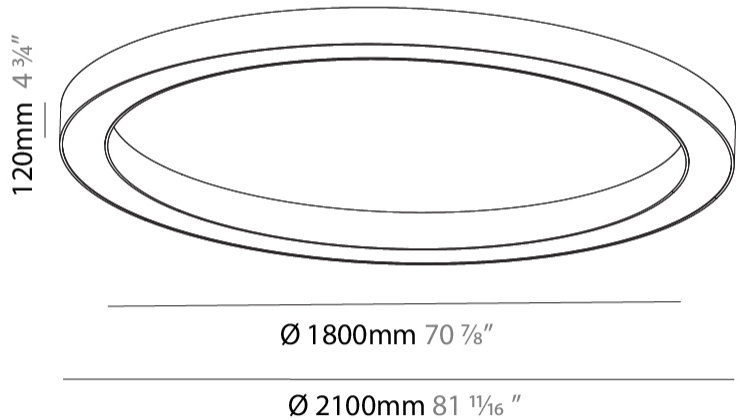

1. To build a product code in our configurator select the specify button on the base model # product page
2. To build a manual product code on this datasheet choose from the options listed below in blue font and add the suffix to the base model #

GENERAL

Series: Glorious
Subseries: Glorious
Brand: Prolicht
Division: Architectural
Mounting Type: Surface
Mounting Location: Ceiling
Subcategory: Ambient

PHYSICAL

Shape: Round
Diameter (mm): 2100
Diameter (in): 82 11/16
Height (mm): 120
Height (in): 4 3/4
Light Distribution: Direct
Weight (kg): 25.133
Weight (lbs): 55.29
Diffuser: PMMA - Opal
Fixture Finish: SSR / BKV / CWI / CRY / HAB / LAG / UFT / ITA / RUA / RUR / MIC / FTG / MYG / TWT / LOD / PUS / FRO / FUP / KIA / POP / BLS / SPG / MEY / GOH / GUM / CHC / COM / ABZ / JAG / OBR / MOS / ROR
Fixture Material: Aluminum

ELECTRICAL

Lamp Type: LED (Zhaga Standard)
Input Wattage (W): 101
Total Output Wattage (W): 84 / 67.2 (3500K)
Dimming: Non-Dimming / Phase Dimming (120Vac only) / 0-10V Dimming
Driver Included: Yes
Driver Location: Integrated
Driver Type: Constant Current - 120 / 277Vac
Driver Class: Class 2
Input Voltage (V): 120 - 277
Constant Current (MA): 350 / 700 (3500K)

LED

Color Temperature (°K): 3000 / 3500 / 4000
Max. Delivered Lumen (lm): 9690 / 10035 / 10240
CRI: >80 CRI
Efficiency (%): 65
Lamp Life (hrs): 50000

OPTICAL

RATINGS AND CERTIFICATIONS

Certified By: Certified for North American Standards
IP rating: IP20